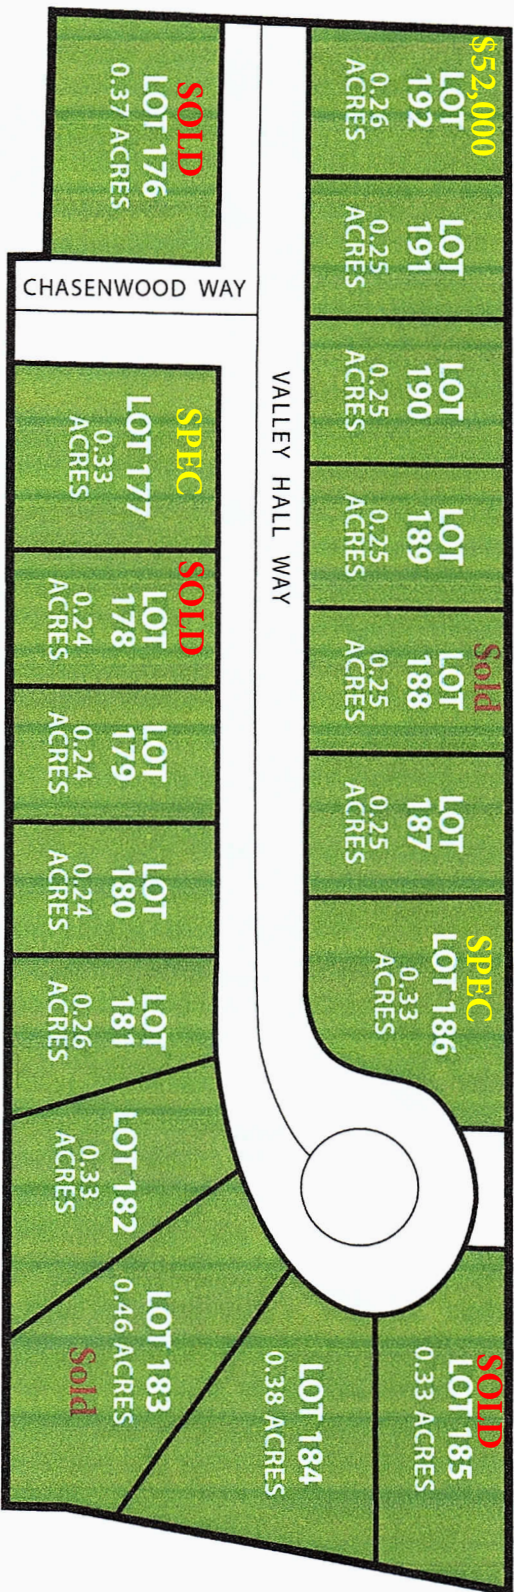

Horseshoe Bend Plat 12

= LOTS AVAILABLE
S = SOLD

Coming Home Never Felt So Good